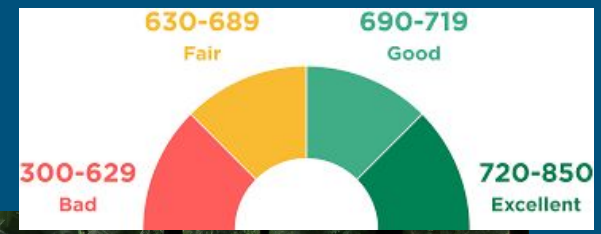

Click [Edit This Slide](#) in the plugin to make changes.

Don't have the Nearpod add-on? Open the "Add-ons" menu in Google Slides to install.

Scholarships

This could be you

You are purchasing a car that is worth \$20,000
You are taking a loan for 5 years (60 months)